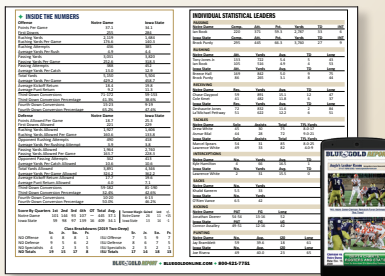

Blue Gold Report Digital Newsletter

Complete game previews emailed pre-game Wednesdays during football season.